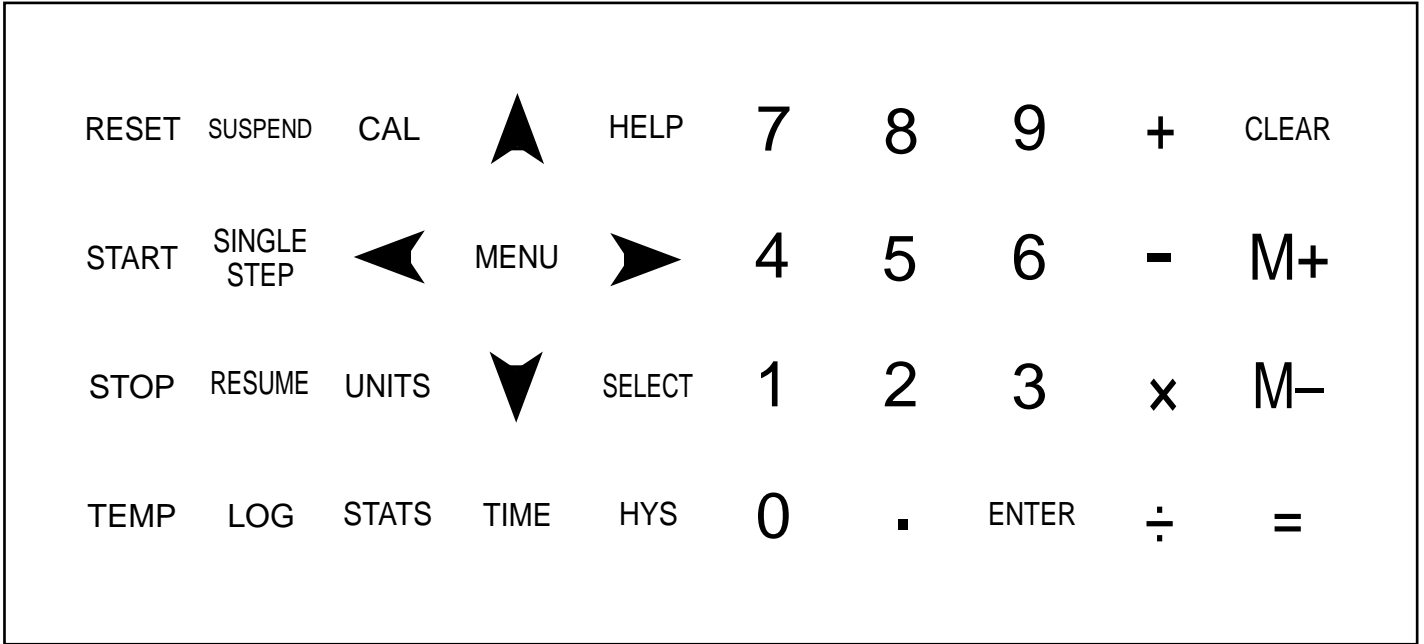

Template for 4 × 10 Keypad

Keys are 14 mm × 14 mm,
and are spaced 17 mm
center to center.