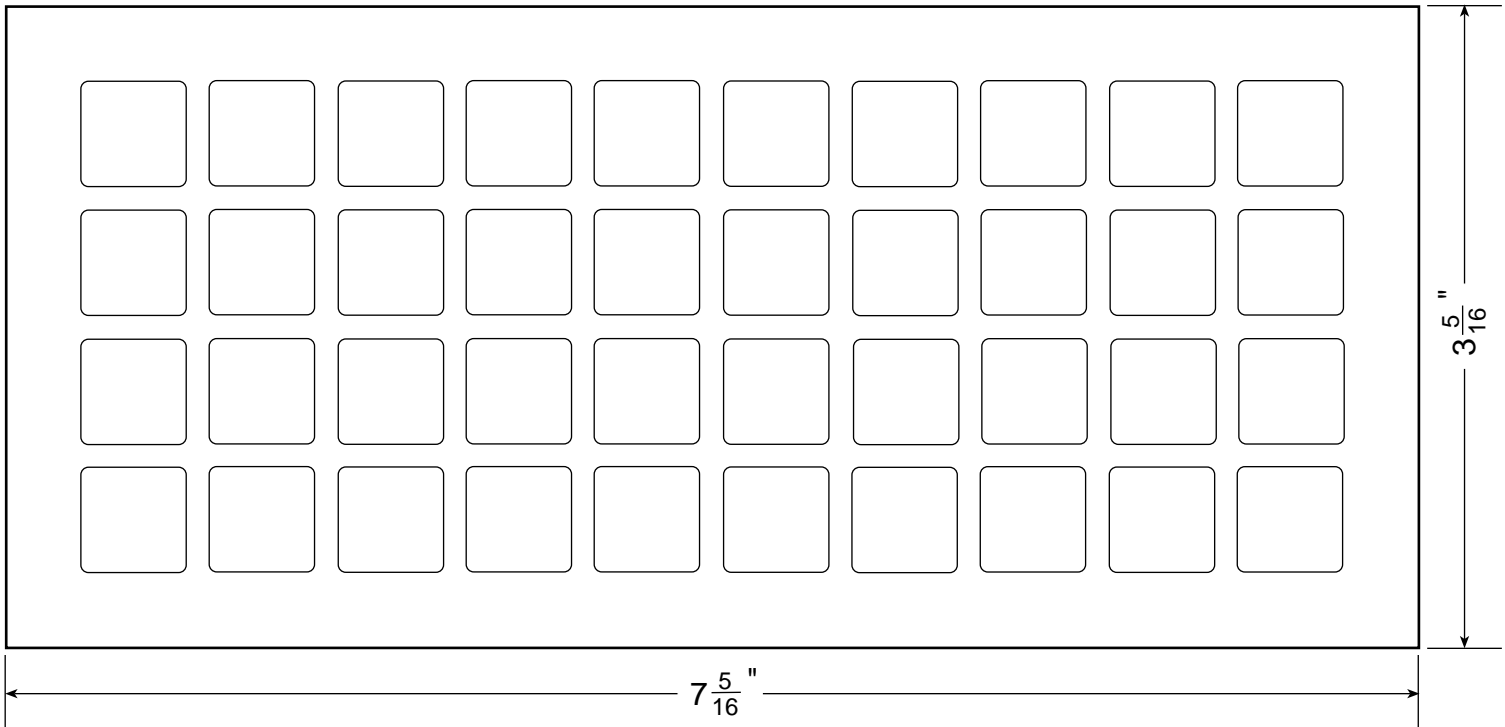

Template for 4 × 10 Keypad

Keys are 14 mm × 14 mm,
and are spaced 17 mm
center to center.