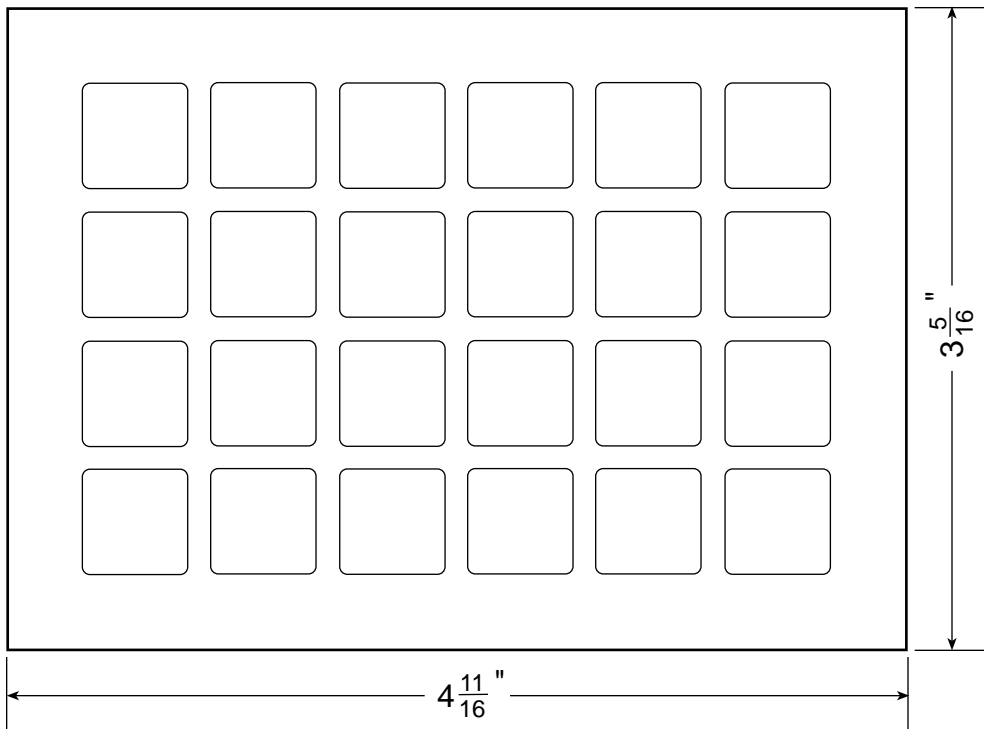

Template for 4 × 6 Keypad

Keys are 14 mm × 14 mm,
and are spaced 17 mm
center to center.