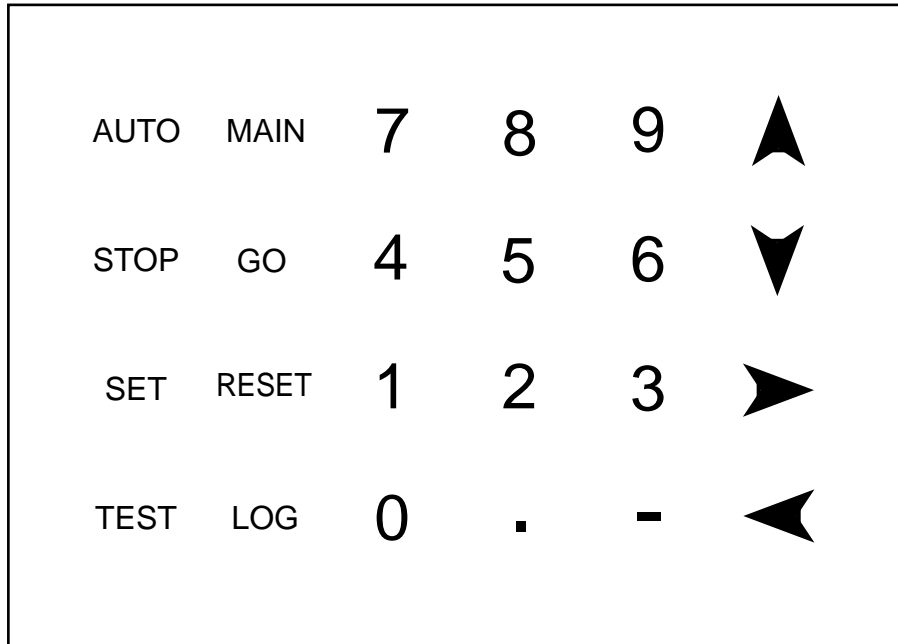

Template for 4 × 6 Keypad

Keys are 14 mm × 14 mm,
and are spaced 17 mm
center to center.