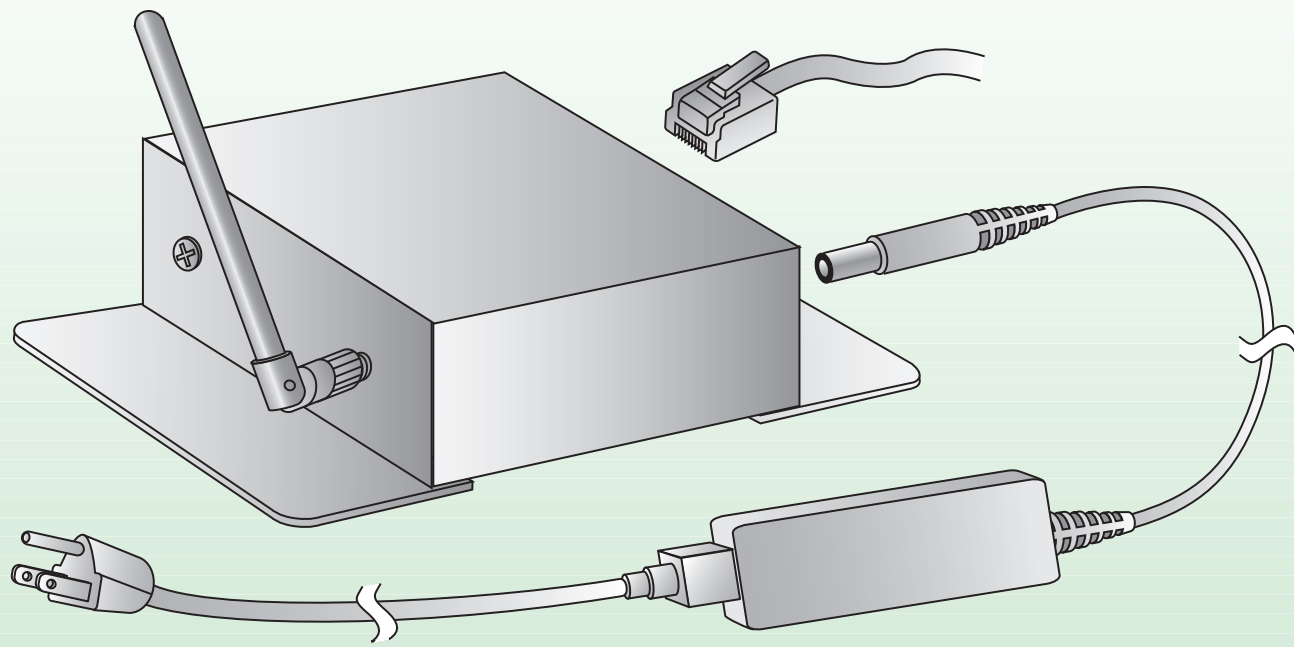

What's in the Drop-in Networking Professional Development Kit

ConnectPort™ X2 Gateway

Box contents:
 ConnectPort X2 Gateway
 Antenna - RPSMA, 2.4 GHz
 Cross-over Ethernet cable
 Power supply*
 *Kits sold in international markets contain a power supply but no AC power supply cord

USB Interface Board

Box contents:
 XBee USB Interface Board
 XBee-PRO embedded module
 Antenna - RPSMA, 2.4 GHz
 USB cable

RS-232 Interface Board (XBee-PRO™)

Box contents:
 XBee RS-232 Interface Board
 Null modem adapter (M)
 Serial loopback plug
 Power supply
 XBee-PRO embedded module
 RS-232 serial cable
 Battery clip
 9V battery

RS-232 Interface Board (XBee™)

Box contents:
 XBee RS-232 Interface Board
 Null modem adapter (M)
 Serial loopback plug
 Power supply
 XBee embedded module
 RS-232 serial cable

XBee™ USB Adapter

Box contents:
 XBee USB Adapter