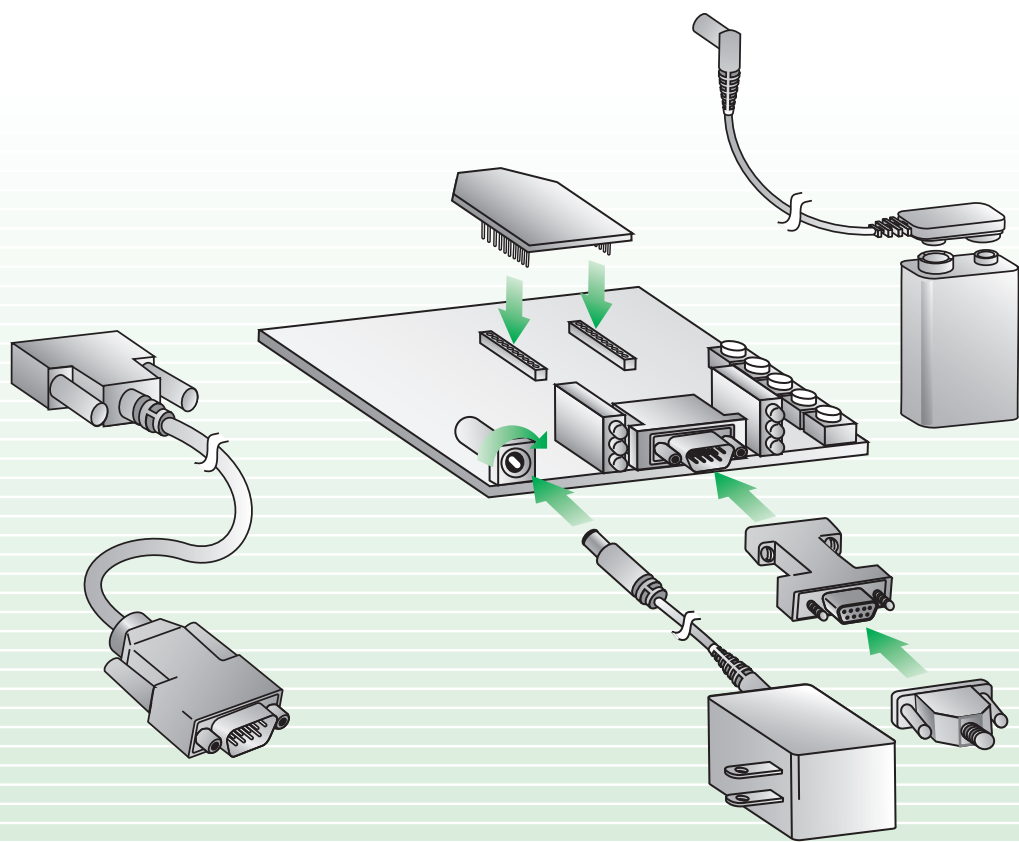

What's in the Drop-in Networking Professional Development Kit

ConnectPort™ X2 Gateway

Box contents:
 ConnectPort X2 Gateway
 Antenna - RPSMA, 2.4 GHz
 Cross-over Ethernet cable
 Power supply*
 *Kits sold in international markets contain a power supply but no AC power supply cord

USB Interface Board

Box contents:
 XBee USB Interface Board
 XBee-PRO embedded module
 Antenna - RPSMA, 2.4 GHz
 USB cable

RS-232 Interface Board (XBee-PRO™)

Box contents:
 XBee RS-232 Interface Board
 Null modem adapter (M)
 Serial loopback plug
 Power supply
 XBee-PRO embedded module
 RS-232 serial cable
 Battery clip
 9V battery

RS-232 Interface Board (XBee™)

Box contents:
 XBee RS-232 Interface Board
 Null modem adapter (M)
 Serial loopback plug
 Power supply
 XBee embedded module
 RS-232 serial cable

XBee™ USB Adapter

Box contents:
 XBee USB Adapter