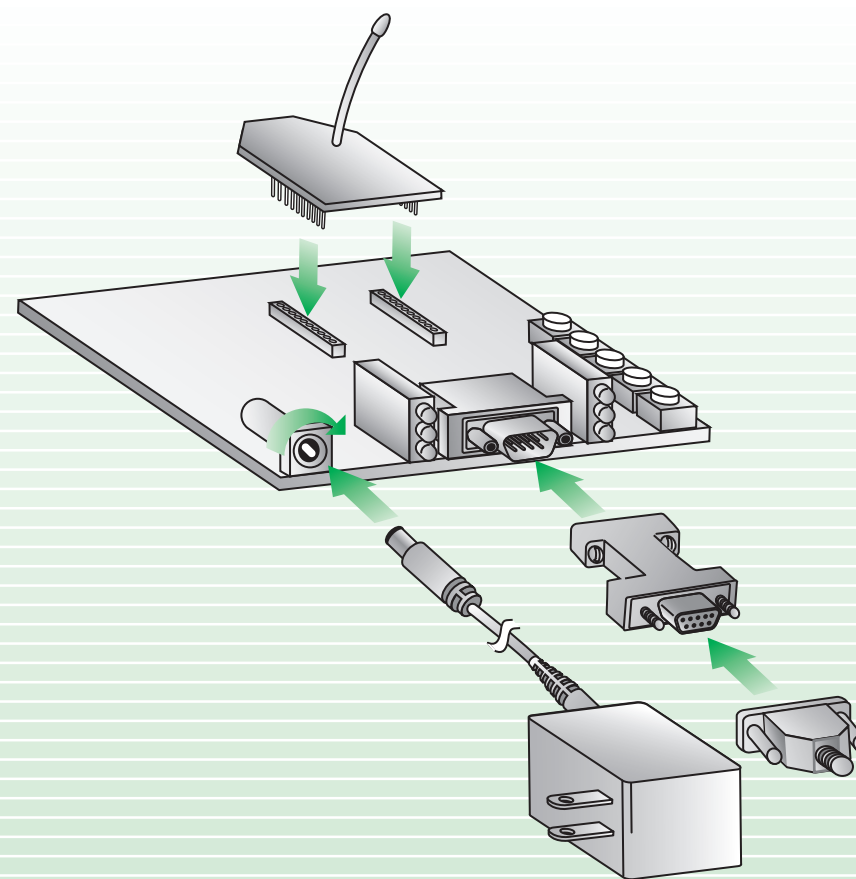

What's in the Drop-in Networking Professional Development Kit

ConnectPort™ X2 Gateway

Box contents:
 ConnectPort X2 Gateway
 Antenna - RPSMA, 2.4 GHz
 Cross-over Ethernet cable
 Power supply*
 *Kits sold in international markets contain a power supply but no AC power supply cord

USB Interface Board

Box contents:
 XBee USB Interface Board
 XBee-PRO embedded module
 Antenna - RPSMA, 2.4 GHz
 USB cable

RS-232 Interface Board (XBee-PRO™)

Box contents:
 XBee RS-232 Interface Board
 Null modem adapter (M)
 Serial loopback plug
 Power supply
 XBee-PRO embedded module
 RS-232 serial cable
 Battery clip
 9V battery

RS-232 Interface Board (XBee™)

Box contents:
 XBee RS-232 Interface Board
 Null modem adapter (M)
 Serial loopback plug
 Power supply
 XBee embedded module
 RS-232 serial cable

XBee™ USB Adapter

Box contents:
 XBee USB Adapter