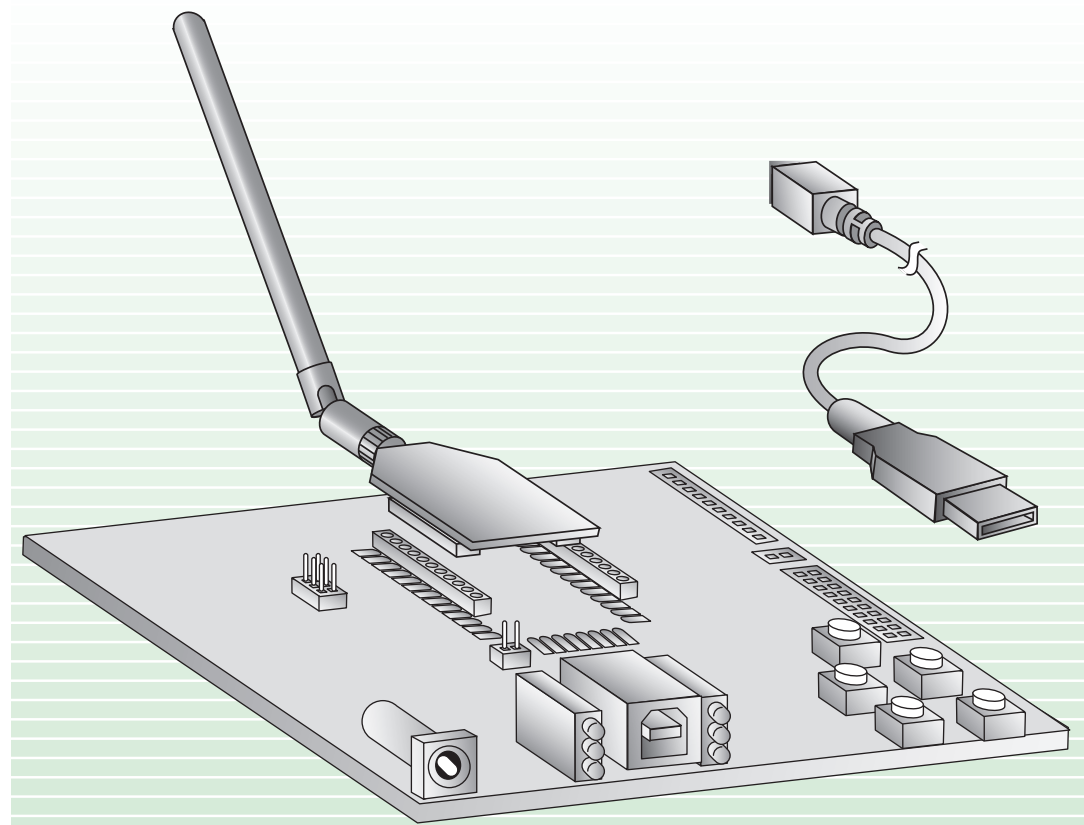

What's in the Drop-in Networking Professional Development Kit

ConnectPort™ X2 Gateway

Box contents:
 ConnectPort X2 Gateway
 Antenna - RPSMA, 2.4 GHz
 Cross-over Ethernet cable
 Power supply*
 *Kits sold in international markets contain a power supply but no AC power supply cord

USB Interface Board

Box contents:
 XBee USB Interface Board
 XBee-PRO embedded module
 Antenna - RPSMA, 2.4 GHz
 USB cable

RS-232 Interface Board (XBee-PRO™)

Box contents:
 XBee RS-232 Interface Board
 Null modem adapter (M)
 Serial loopback plug
 Power supply
 XBee-PRO embedded module
 RS-232 serial cable
 Battery clip
 9V battery

RS-232 Interface Board (XBee™)

Box contents:
 XBee RS-232 Interface Board
 Null modem adapter (M)
 Serial loopback plug
 Power supply
 XBee embedded module
 RS-232 serial cable

XBee™ USB Adapter

Box contents:
 XBee USB Adapter