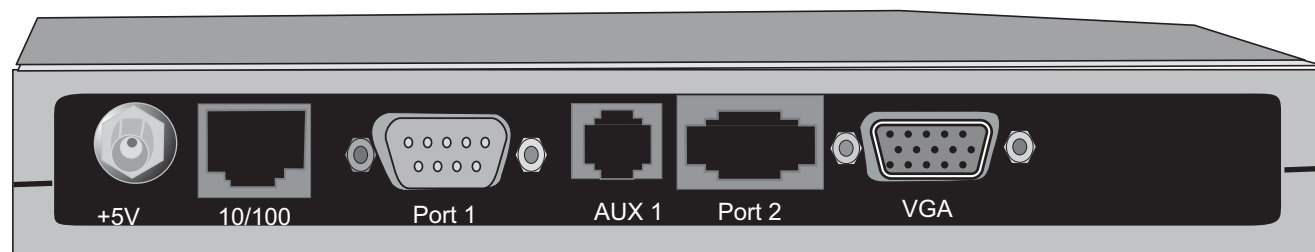

INSTALL HARDWARE

4 Connect Power supply