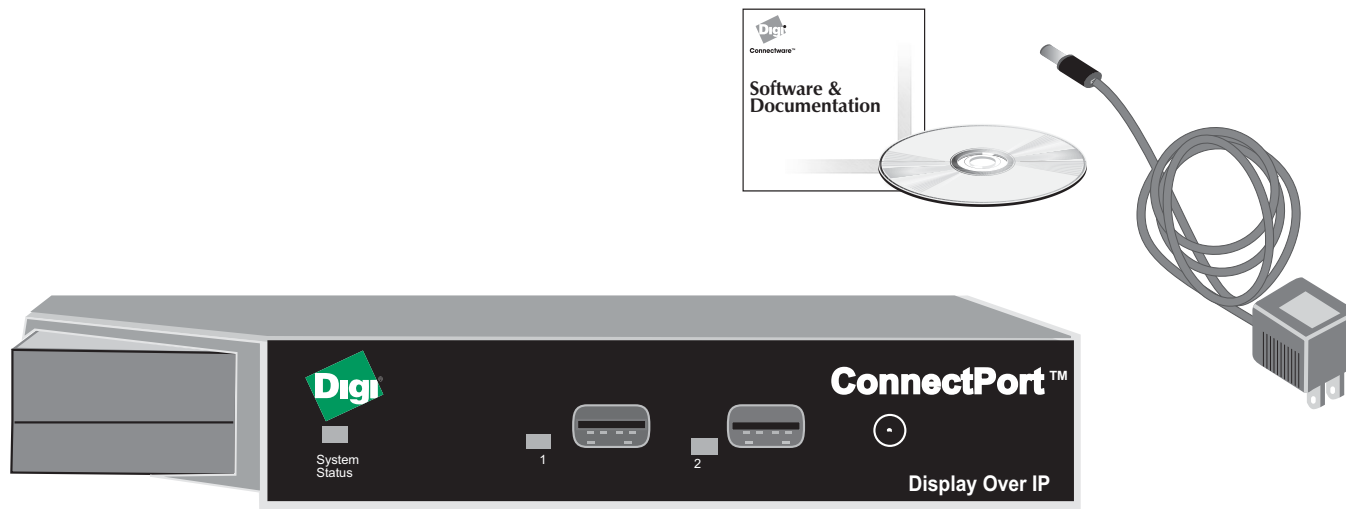

Quick Start Guide

ConnectPort™ Display

VGA Cable

Ethernet Cable

DB9 Cable

PN:(1P)9000754 A

UNPACK

INSTALL HARDWARE

4 Connect Power supply

1 Connect Ethernet

2 Connect serial device

3 Connect display device

INSTALL SOFTWARE